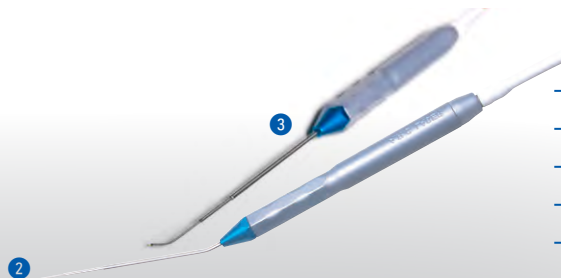

A.R.C.
LASER

U.C.
2.0

FOX
EAR - Ready to use

12 W

**IDEAL IN
CLINIC &
OFFICE**

**980
nm**

Phonosurgery

Otology

Laryngology

Oral cavity

Rhinology

FOX 980 nm, 12 WATT

Amount	Order #	Description
1 x	LS03200-BWAA	FOX Diode Laser 980 nm green aiming beam foot switch 1

EAR use in OT (Operation Theatre)

CONSUMABLES C

 <p>2 otology probe long, u.c., sterile</p>	 <p>3 otology probe curved tip, u.c., sterile</p>	 <p>ceramic blade, sterile</p>
---	--	---